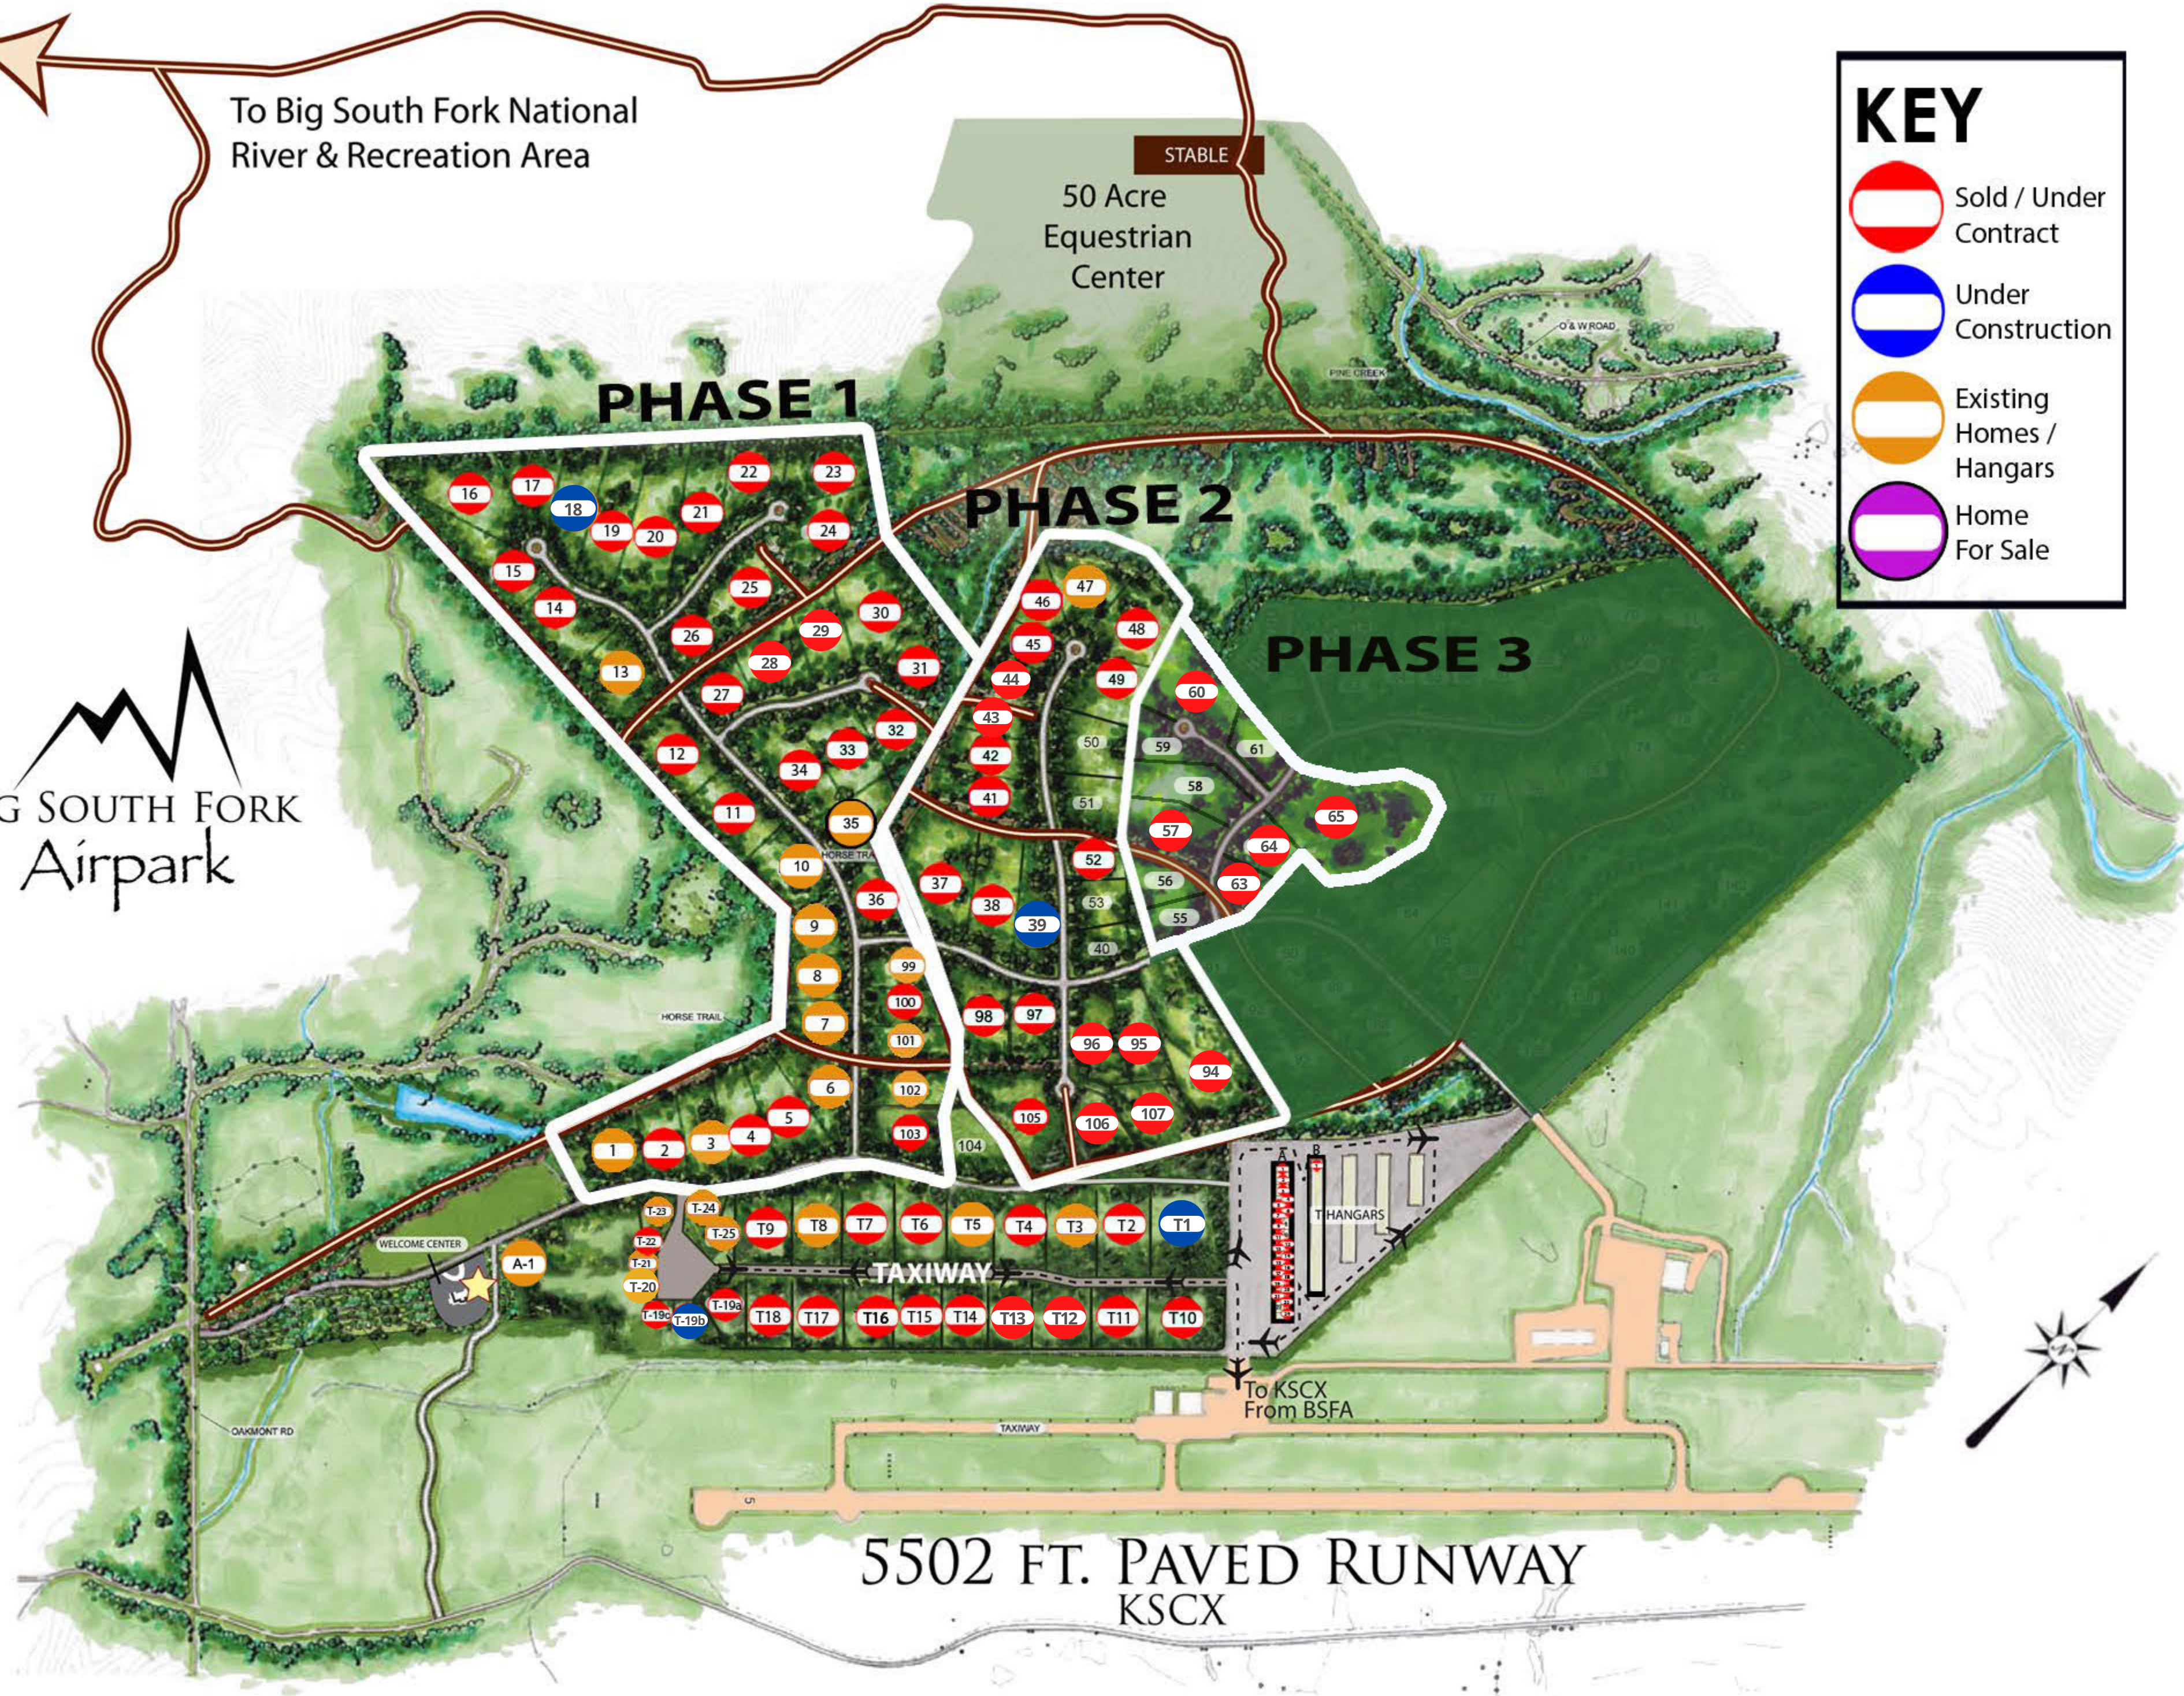

To Big South Fork National River & Recreation Area

STABLE  
50 Acre Equestrian Center

## PHASE 1

## PHASE 2

## PHASE 3

  
BIG SOUTH FORK  
Airpark

5502 FT. PAVED RUNWAY  
KSCX

To KSCX  
From BSFA