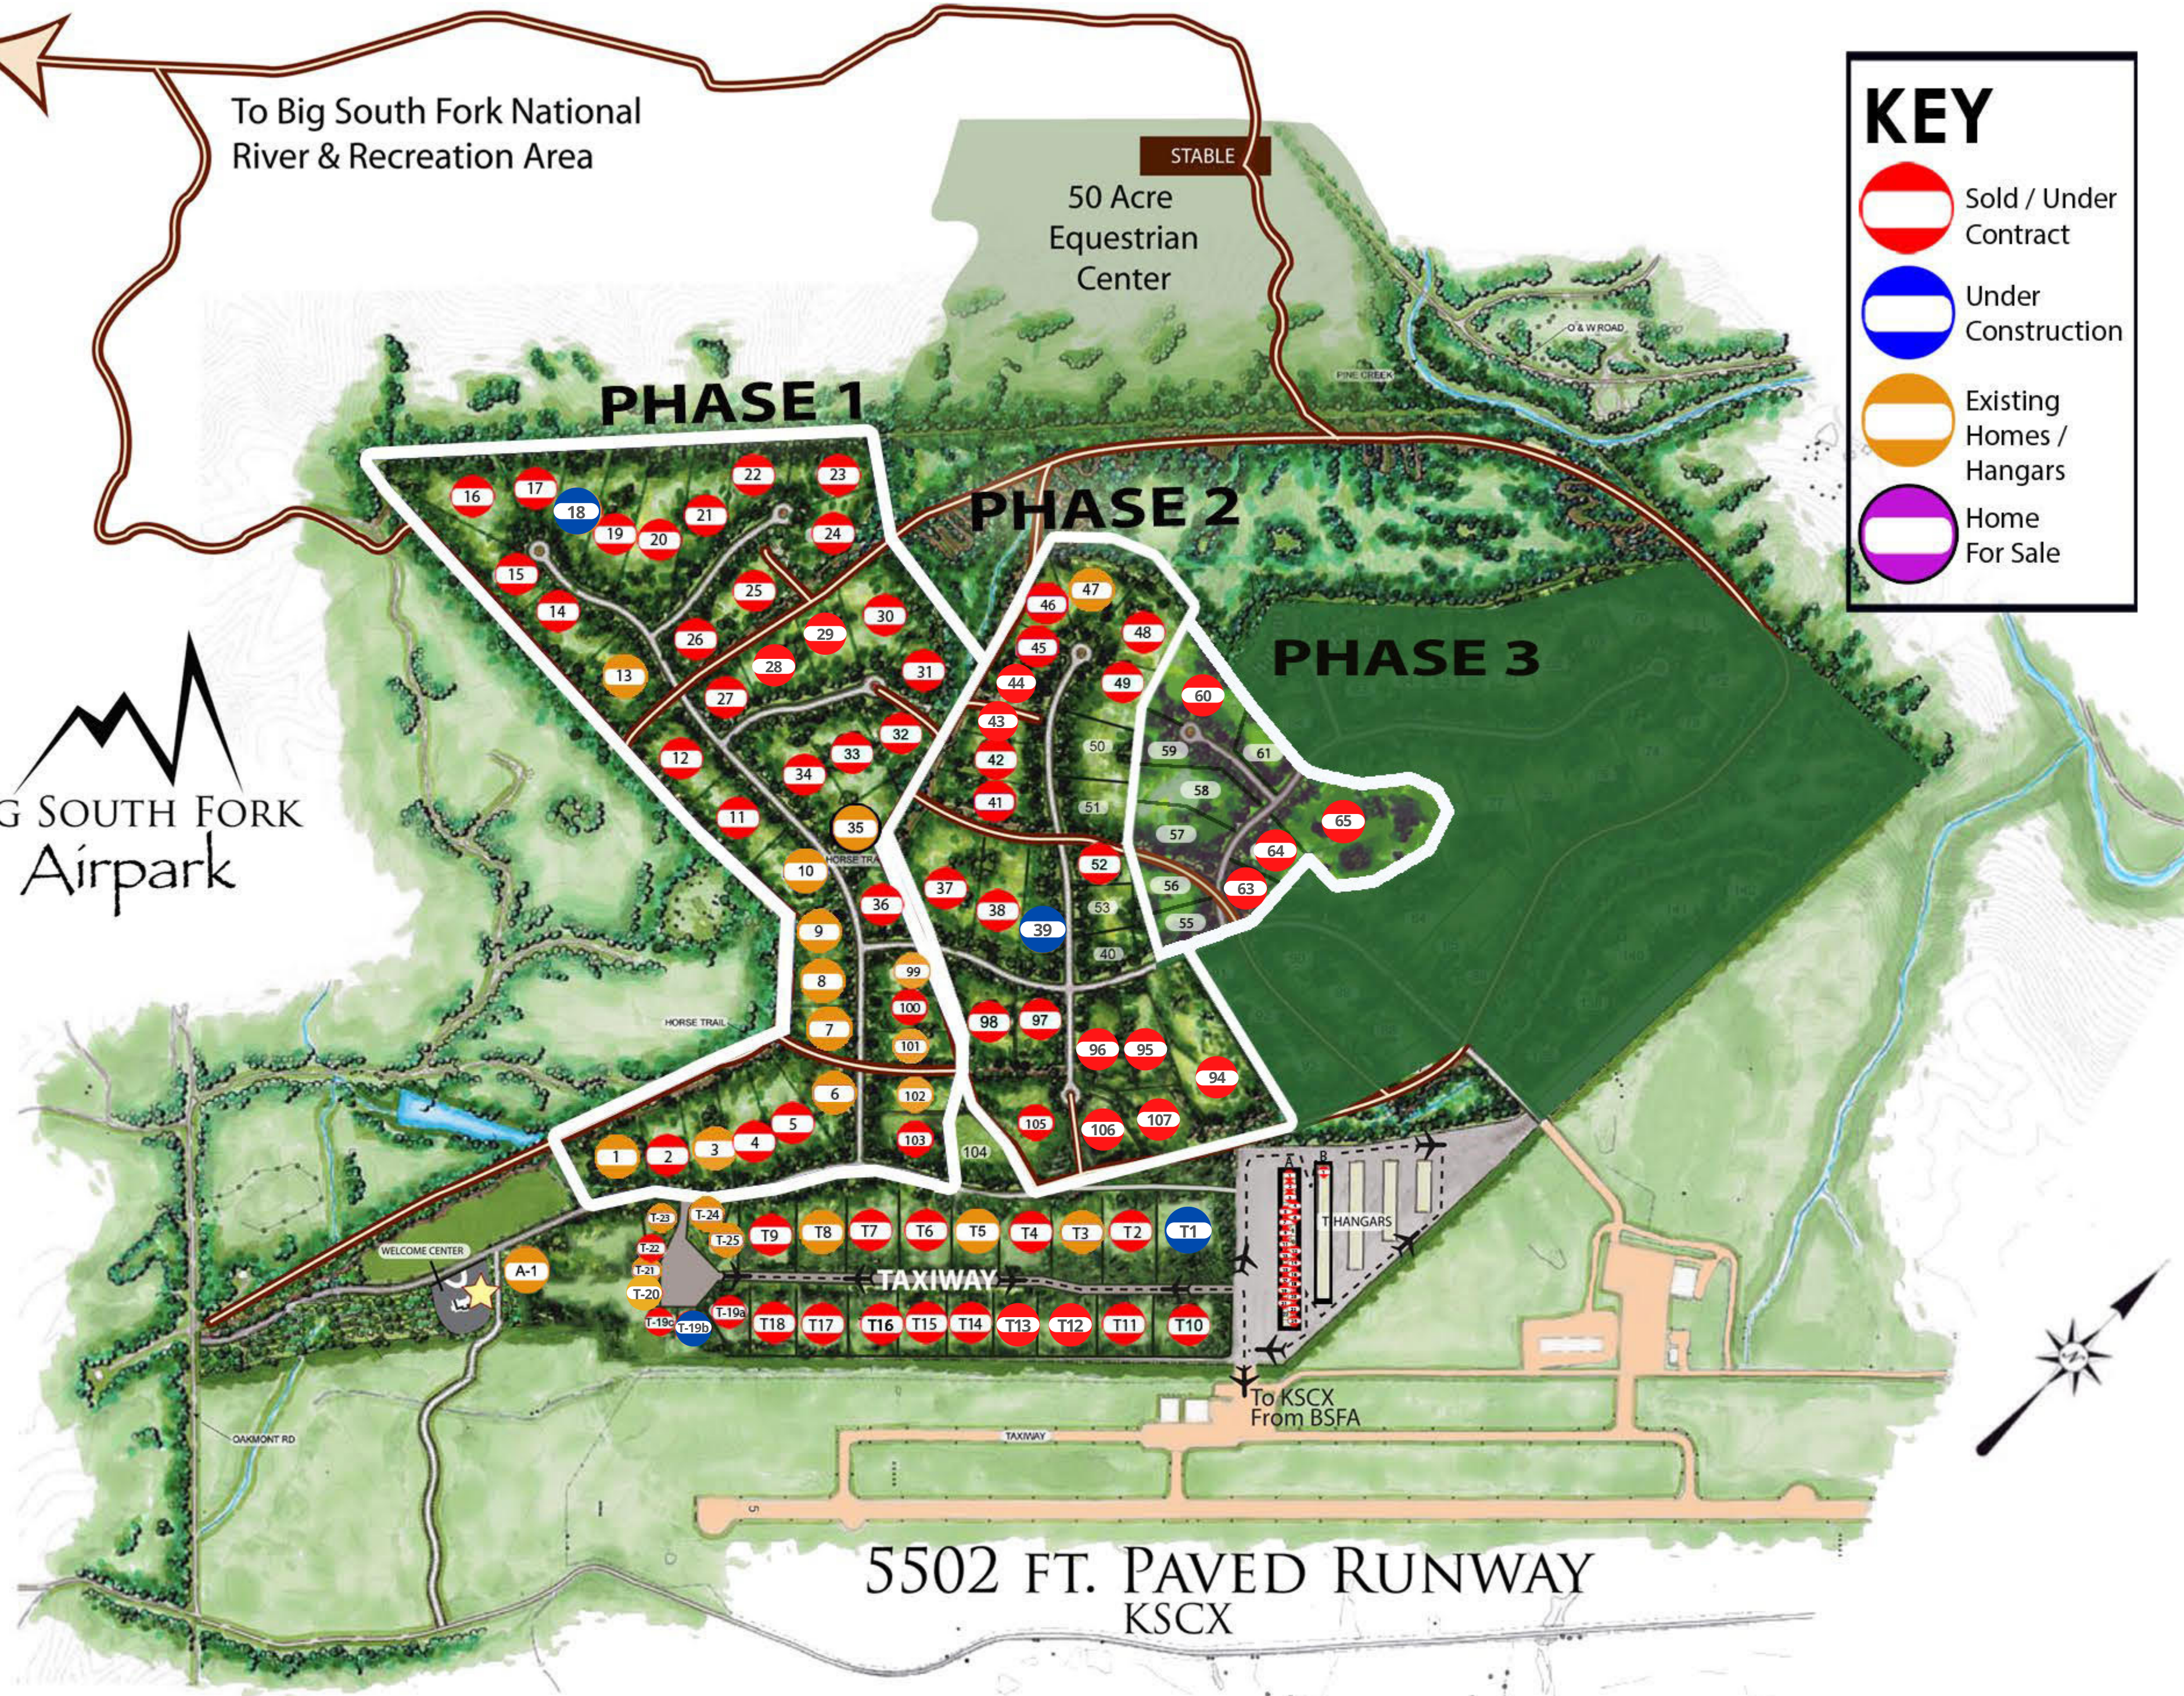

To Big South Fork National River & Recreation Area

STABLE  
50 Acre Equestrian Center

## PHASE 1

## PHASE 2

## PHASE 3

  
BIG SOUTH FORK  
Airpark

5502 FT. PAVED RUNWAY  
KSCX

To KSCX  
From BSFA